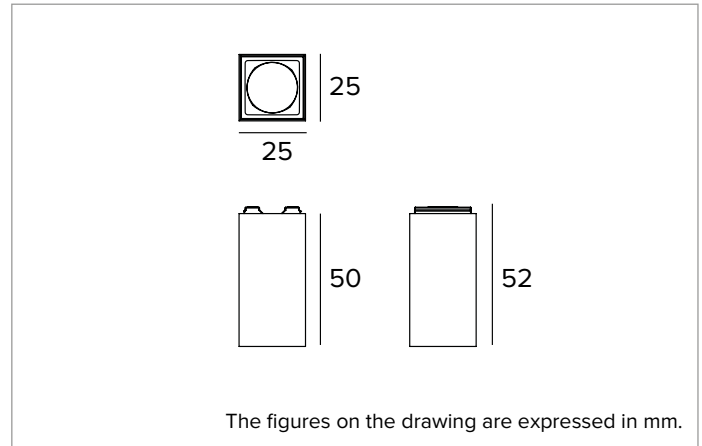

SOURCE

Hugh efficiency Ra90 LED Emitter.

Energy efficiency class: F

Nominal power: 2,1W

Nominal flux: 203lm

Colour rendering index: 90

Rf: 91.4

Rg: 103.9

CCT nominal: 3500K

SDCM: 2

Lifetime (L80/B10): >50000h tq +25°C

ILLUMINOTECHNICAL CHARACTERISTICS

The flood optical system has an acrylic lens and a black polycarbonate frame. The light is suitable for installation in work environments UGR<19 (EN12464-1).

Optic: LENS

Beam angles: FL

Optical efficiency: 75%

Fixture flux: 152lm

Luminous efficacy: 54lm/W

Photobiological safety: Compliant with RG1 low risk group

MECHANICAL CHARACTERISTICS

White painted die-cast aluminium body. Fixed light, 25x25mm.

Colour and finish: Plaster white

Dimensions: 25x25mm

Weight: 0.042Kg

Version: FIXED

Degree of protection: IP20

ELECTRICAL CHARACTERISTICS

Fixture Power: 3W

Power supply: 48Vdc

Insulation Class: CLASS 3

Class F: YES

Ambient temperature: 0°C / +25°C

INSTALLATION

Extremely rapid, versatile and simple mechanical and electrical coupling system using magnets which support the fixture on the Power Track and feed power inside the fixture on all versions.

NOTES

110-277Vac version available on request.

WARRANTY

5 years.

WARNING

Luminaire designed for disposal/recycling at end-of-life. Replaceable (LED only) light source by a professional. Replaceable control gear by a professional.

Due to the technological evolution of the electronic components, the data provided may be updated, and as such, confirmation must be requested during the order process.

Luminous flux and power supply have +/-10% tolerances with respect to the indicated value. tq +25°C (CIE 121).

We reserve the right to make technical changes.

Targetti Sankey S.r.l.
Via Pratese, 164
50145 Firenze - Italy
Tel: +39 055 37911
targetti.com
targetti@targetti.com

CCIAA Firenze
Share Capital:
€ 500.000,00
VAT N. (IT):
01537660480
R.E.A.: FI-275656

TARGETTI